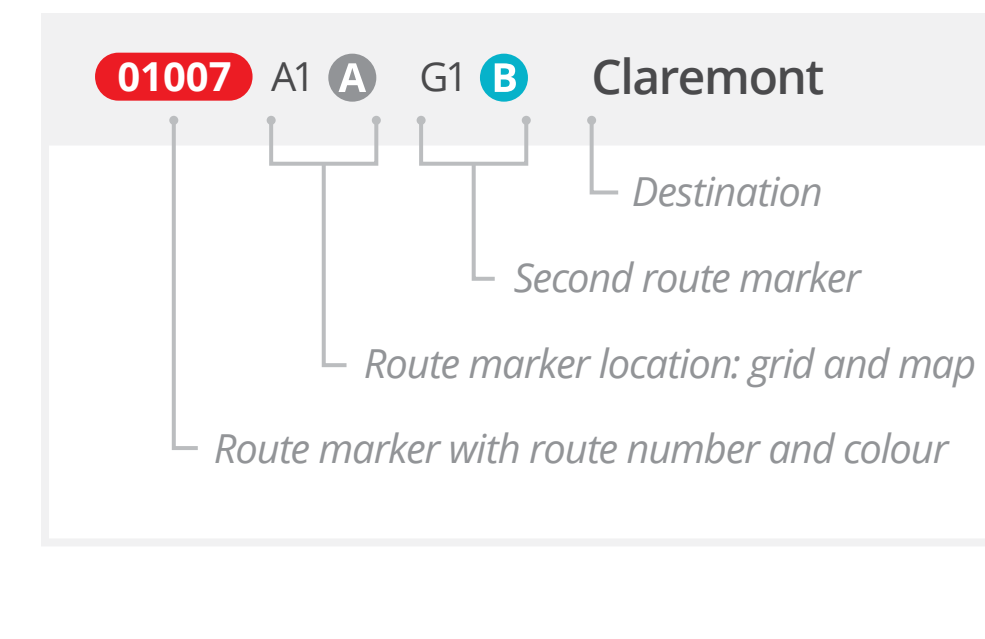

Cape Town 01044 B3 A J7 B Atlantis 01002 D3 A L8 B Bellville 01073 K9 B Bonteheuvel 01052 A3 A G9 B Camps Bay 01017 B3 A K7 B Century City 01007 B4 A J9 B Claremont 01033 D4 A O12 C Delft Leiden 01014 C2 A K7 B Dunoon 01008 C3 A M10 C Elsie's River 01021 C4 A L9 B Gugulethu 01019 K9 B Hanover Park 01066 L9 B Heideveld Station 01068 A4 A G9 B Hout Bay 01020 B3 A K7 B Joe Slovo 01006 E5 A L9 B Khayelitsha Site C 01074 J8 B Koeberg Station 01013 C4 A K8 B Langa 01035 L9 B Manenberg 01016 E5 A L9 B Mfuleni 01086 B3 A K7 B Milnerton 01005 C5 A P10 D Mitchells Plain 01009 B4 A J9 B Mowbray 01004 C4 A L9 B Nyanga 01095 C4 A L9 B Philippi 01100 J8 B Salt River Main Rd 01102 C5 A K9 B Samora Machel 01105 A3 A H8 B Somerset Hospital 01106 A3 A G8 B Sea Point Spar 01115 H7 B Waterfront Circle 01029 E4 A L9 B Wesbank 01003 B5 A J9 B Wynberg 01118 J7 B Ysterplaat	Bellville 02044 D2 A N10 C Atlantis 02030 F4 A O10 C Blackheath Station 02019 E2 A O10 C Bloekombos 02041 E2 A O10 C Brackenfell 01002 C3 A M10 C Cape Town 02032 O12 C Delft Eindhoven 02023 O12 C Delft South 02059 D2 A N10 C Durbanville 02034 F4 A O10 C Eerste River 02008 C3 A N10 C Elsie's River 02060 M11 C Epping Industria 02020 C3 A M10 C Joe Slovo 02069 N10 C Karl Bremer Hospital 02024 E5 A O12 C Khayelitsha Makhaza 02006 E5 A O12 C Khayelitsha Site C 02015 C3 A M10 C Killarney 02075 E2 A O10 C Kraaifontein 02076 E3 A O10 C Kuils River 02018 C3 A M10 C Maitland 02083 C1 A M10 C Malmesbury 02016 E3 A O12 C Mfuleni 02005 D5 A O12 C Mitchells Plain 02009 B4 A M12 C Mowbray 02038 F5 A O12 C Nomzamo 02004 D4 A N12 C Nyanga 02012 D3 A N10 C Parow 02098 B4 A M12 C Red Cross Children's Hospital 02070 E3 A O10 C Stellenbosch 02038 N11 C Tygerberg Hospital 02111 N10 C Tyger Valley Centre 02019 F3 A O10 C Wallacedene 02024 O11 C Wallacedene	Wynberg 03043 B5 A Bergvliet 01003 B5 A J9 B Cape Town 01003 B5 A J9 B Claremont 03023 D4 A O12 C Kommetjie (via Fish Hoek) 03026 B5 A Grassy Park 03021 C5 A Gugulethu 03019 B5 A Hanover Park 03068 A4 A Hout Bay 03006 C5 A P11 D Khayelitsha Site C 03079 A5 A Kommetjie (via Fish Hoek) 03016 D5 A Mfuleni 03005 C5 A P12 D Mitchells Plain 01009 B4 A J9 B Mowbray 03004 D5 A Nyanga 03094 D5 A Philippi 03010 B5 A Retreat 03085 B6 A Simons Town (via Fish Hoek)	Mitchells Plain 02005 D5 A O12 C Bellville 01005 C5 A P10 D Cape Town 05017 C3 A P11 D Century City 05007 C5 A P12 D Claremont 05019 D5 A P10 D Hanover Park 05027 E6 A Q12 D Khayelitsha Harare 05028 Q11 D Khayelitsha Makhaza 05077 P11 D Tafelsig 05078 P11 D Lentegur Hospital 05016 Q11 D Mfuleni 05009 C5 A P11 D Mowbray 04005 D5 A Nyanga 05092 P11 D Samora Machel 05040 D5 A P11 D Vasco Station 03005 C5 A Wynberg
Retreat 10045 B5 A Blue Route Mall 10053 B5 A Capricorn Square 10029 B5 A Grassy Park 10019 C5 A Hanover Park 03010 B5 A Wynberg	Elsie's River 02008 C3 A N10 C Bellville 01008 C3 A M10 C Cape Town 08032 O11 C Delft Eindhoven 08033 N12 C Delft Leiden 08023 O12 C Delft South 08088 M10 C N1 City 08090 M11 C Netreg Station 04008 C3 A N12 C Nyanga 08012 C3 A M10 C Parow 08037 N10 C Sanlam Centre 08103 M11 C SAPS Bishop Lavis	Nyanga 04022 C4 A Athlone 02004 D4 A N12 C Bellville 01004 C4 A L9 B Cape Town 04017 C4 A Century City 04007 C5 A Claremont 04023 N12 C Delft South 04008 C3 A N12 C Elsie's River 04021 D5 A Gugulethu 04027 P10 D Khayelitsha Harare 04013 C4 A Langa 04005 D5 A Mitchells Plain 04009 K8 B L9 B Mowbray (via Langa) 04012 N11 C Parow 04038 N11 C Tygerberg Hospital 04039 M11 C Vangate Mall 04040 M12 C Vasco Station 03004 D5 A Wynberg	Khayelitsha Site C 02006 E5 A Bellville 01006 E5 A Q10 D Cape Town 06017 B3 A Q10 D Century City 06007 D5 A P11 D Claremont 06008 C3 A P10 D Elsie's River 06061 B5 A Fish Hoek Station 06027 E5 A Q12 D Khayelitsha Harare 06015 C2 A P10 D Killarney 06013 C4 A Langa 06018 C3 A Q10 D Maitland 06084 Q11 D Mandalay 06016 R10 D Mfuleni 05006 Q11 D Mitchells Plain 06009 C4 A Q10 D Mowbray 06012 C3 A P10 D Parow 06029 Q10 D Wesbank 03006 C5 A P11 D Wynberg