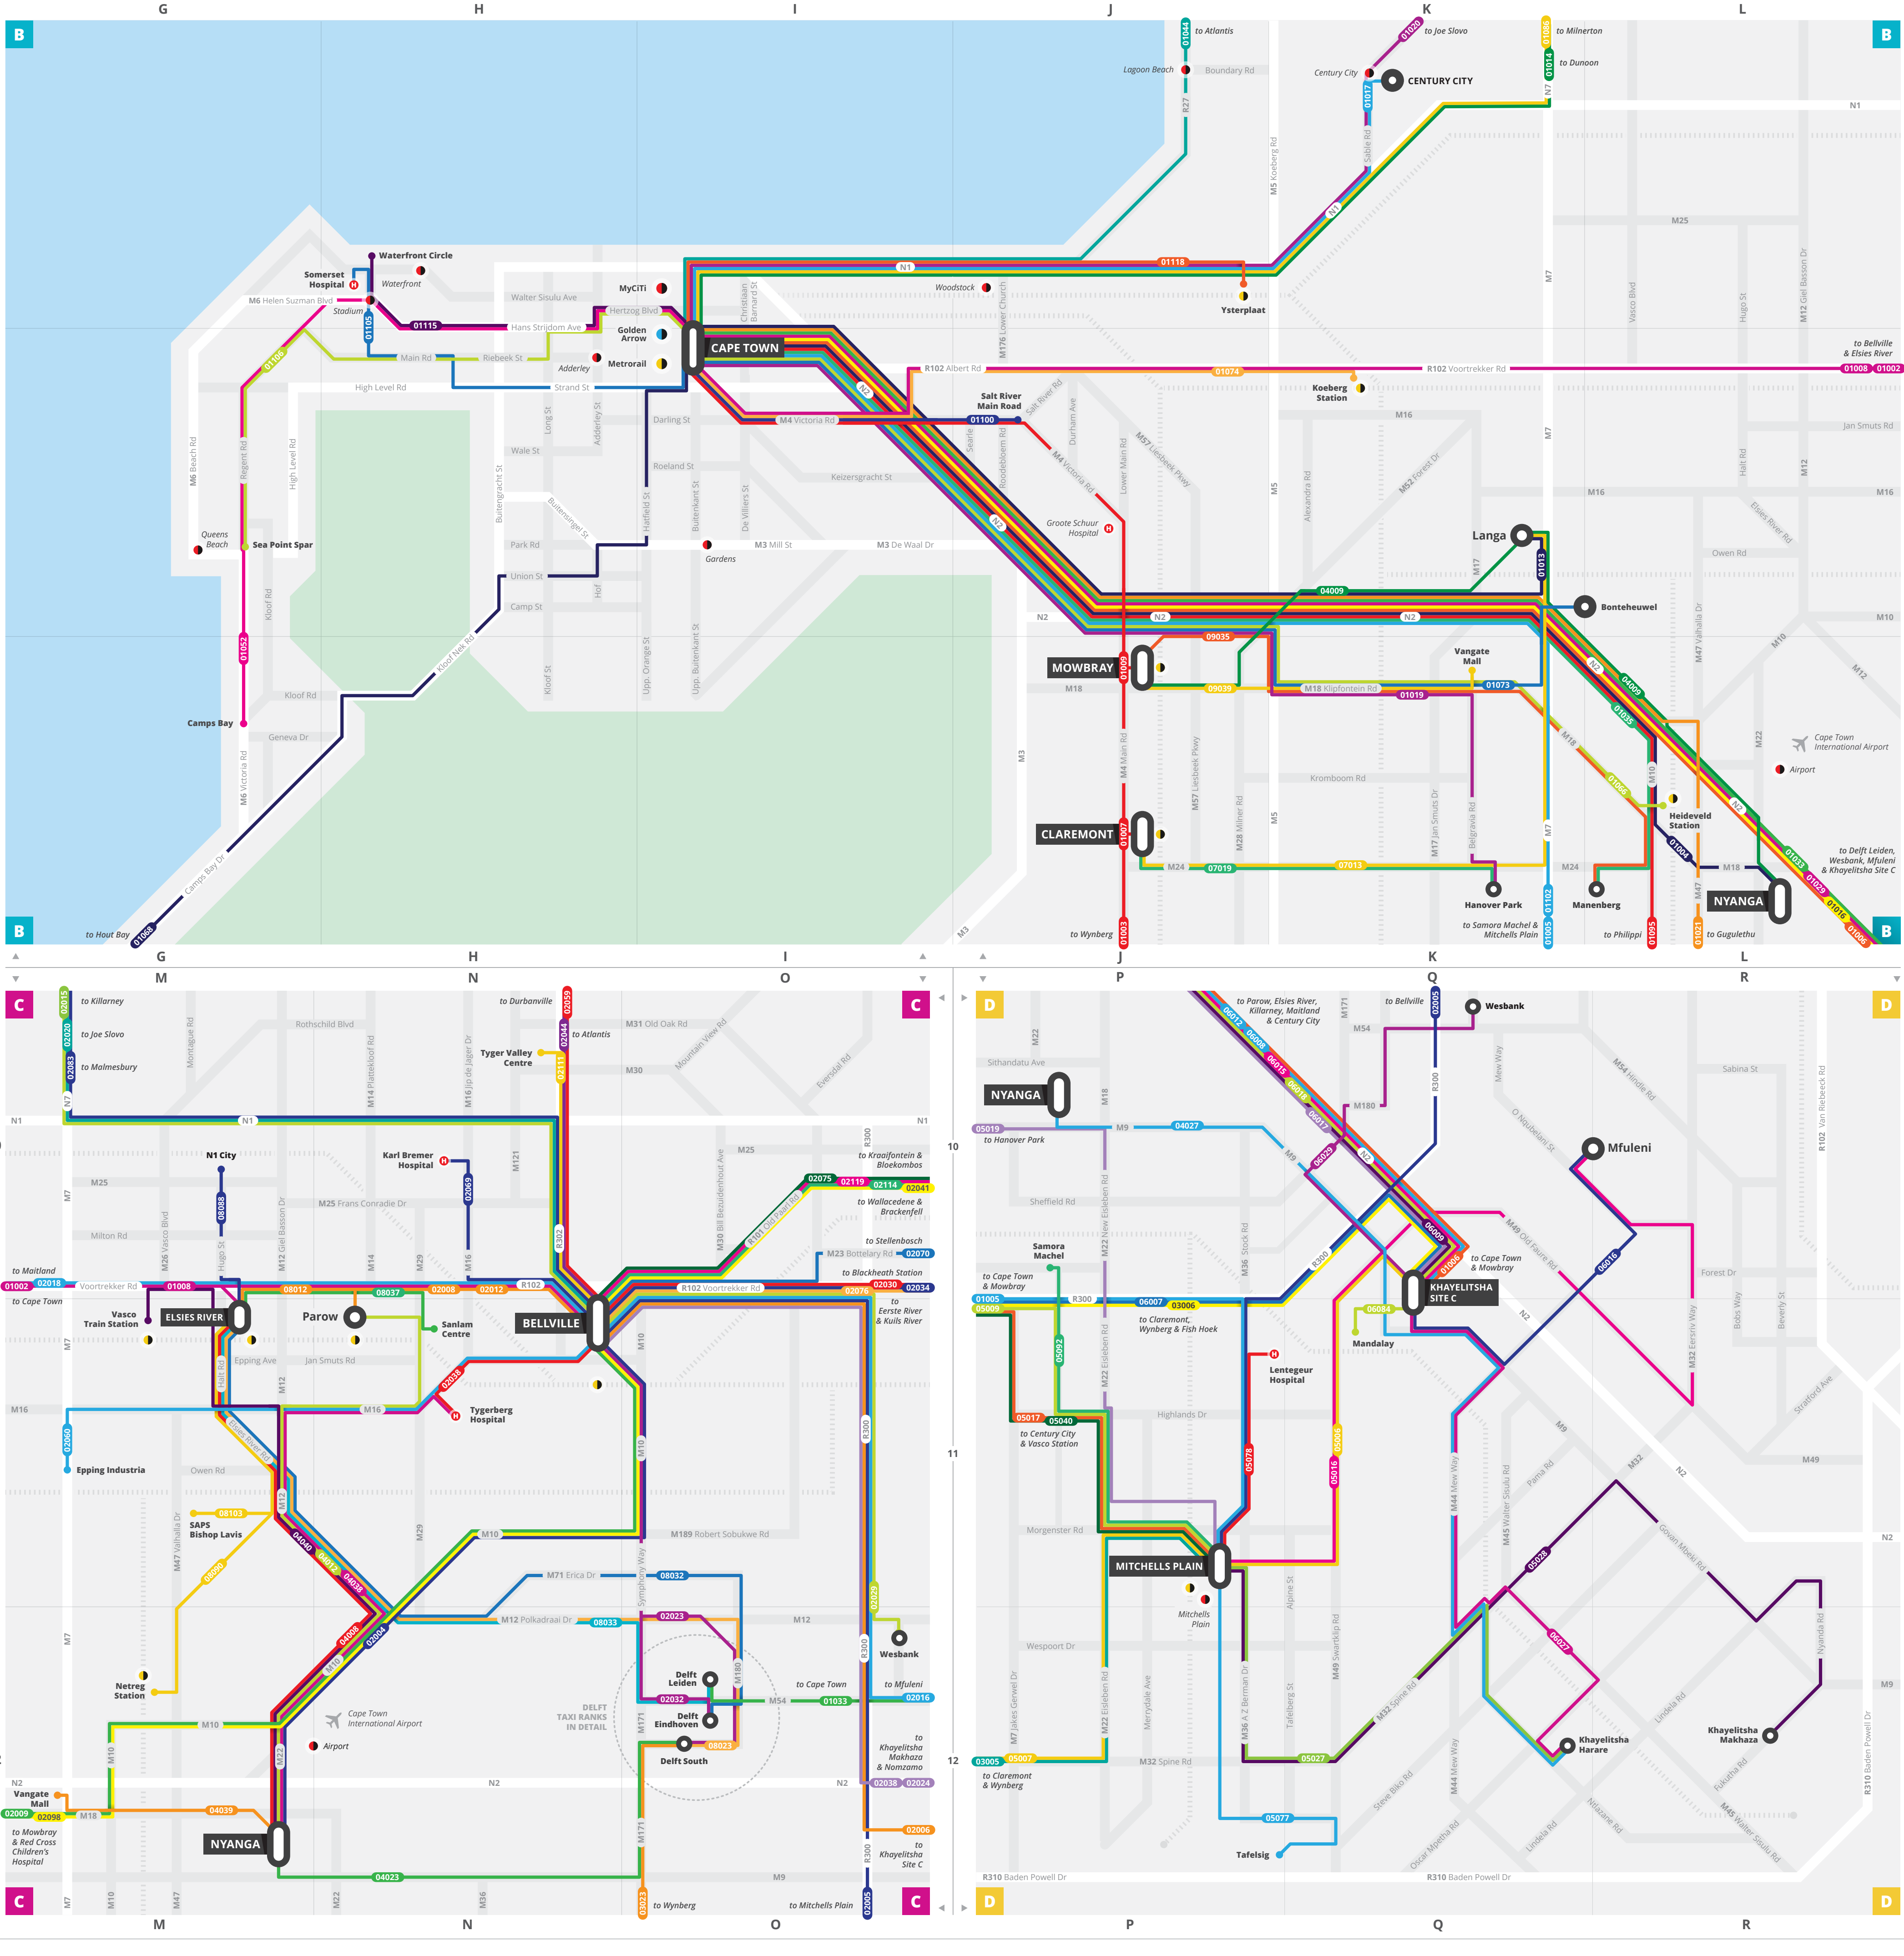

CAPE TOWN PUBLIC TRANSPORT MAP MINIBUS TAXI ROUTES 2017

Data and map by
WhereIsMyTransport

Informally-run minibus taxis form a complex network in Cape Town, with 657 routes covering 8,870 kilometres.

At WhereIsMyTransport, we collected data from the city's entire minibus taxi network using our unique technologies and techniques.

To create this simplified map, we used our full data set to establish which taxi ranks are most active - defined by the most inward and outward routes. From there, we included return routes starting or ending at these ranks. The result is this map of 137 routes, offering an insight into how minibus taxis serve the city, and the potential for better integration between transport modes.

Cape Town is the world's first city to have its entire formal and informally-run public transport networks mapped, integrated and made openly available - on the WhereIsMyTransport platform.

- Main taxi rank
- Route end taxi rank
- Route end location
- Route marker
- Route line
- Primary road
- Secondary road
- Rail
- MyCITI bus stop
- Metrorail train station
- Golden Arrow bus stop
- Hospital

B Routes from Cape Town Taxi Rank in detail. Includes all routes marked **B**.

C Routes from Bellville Taxi Rank in detail. Includes all routes marked **C**.

D Routes from Mitchells Plain & Khayelitsha Site C Taxi Ranks in detail. Includes all routes marked **D**.