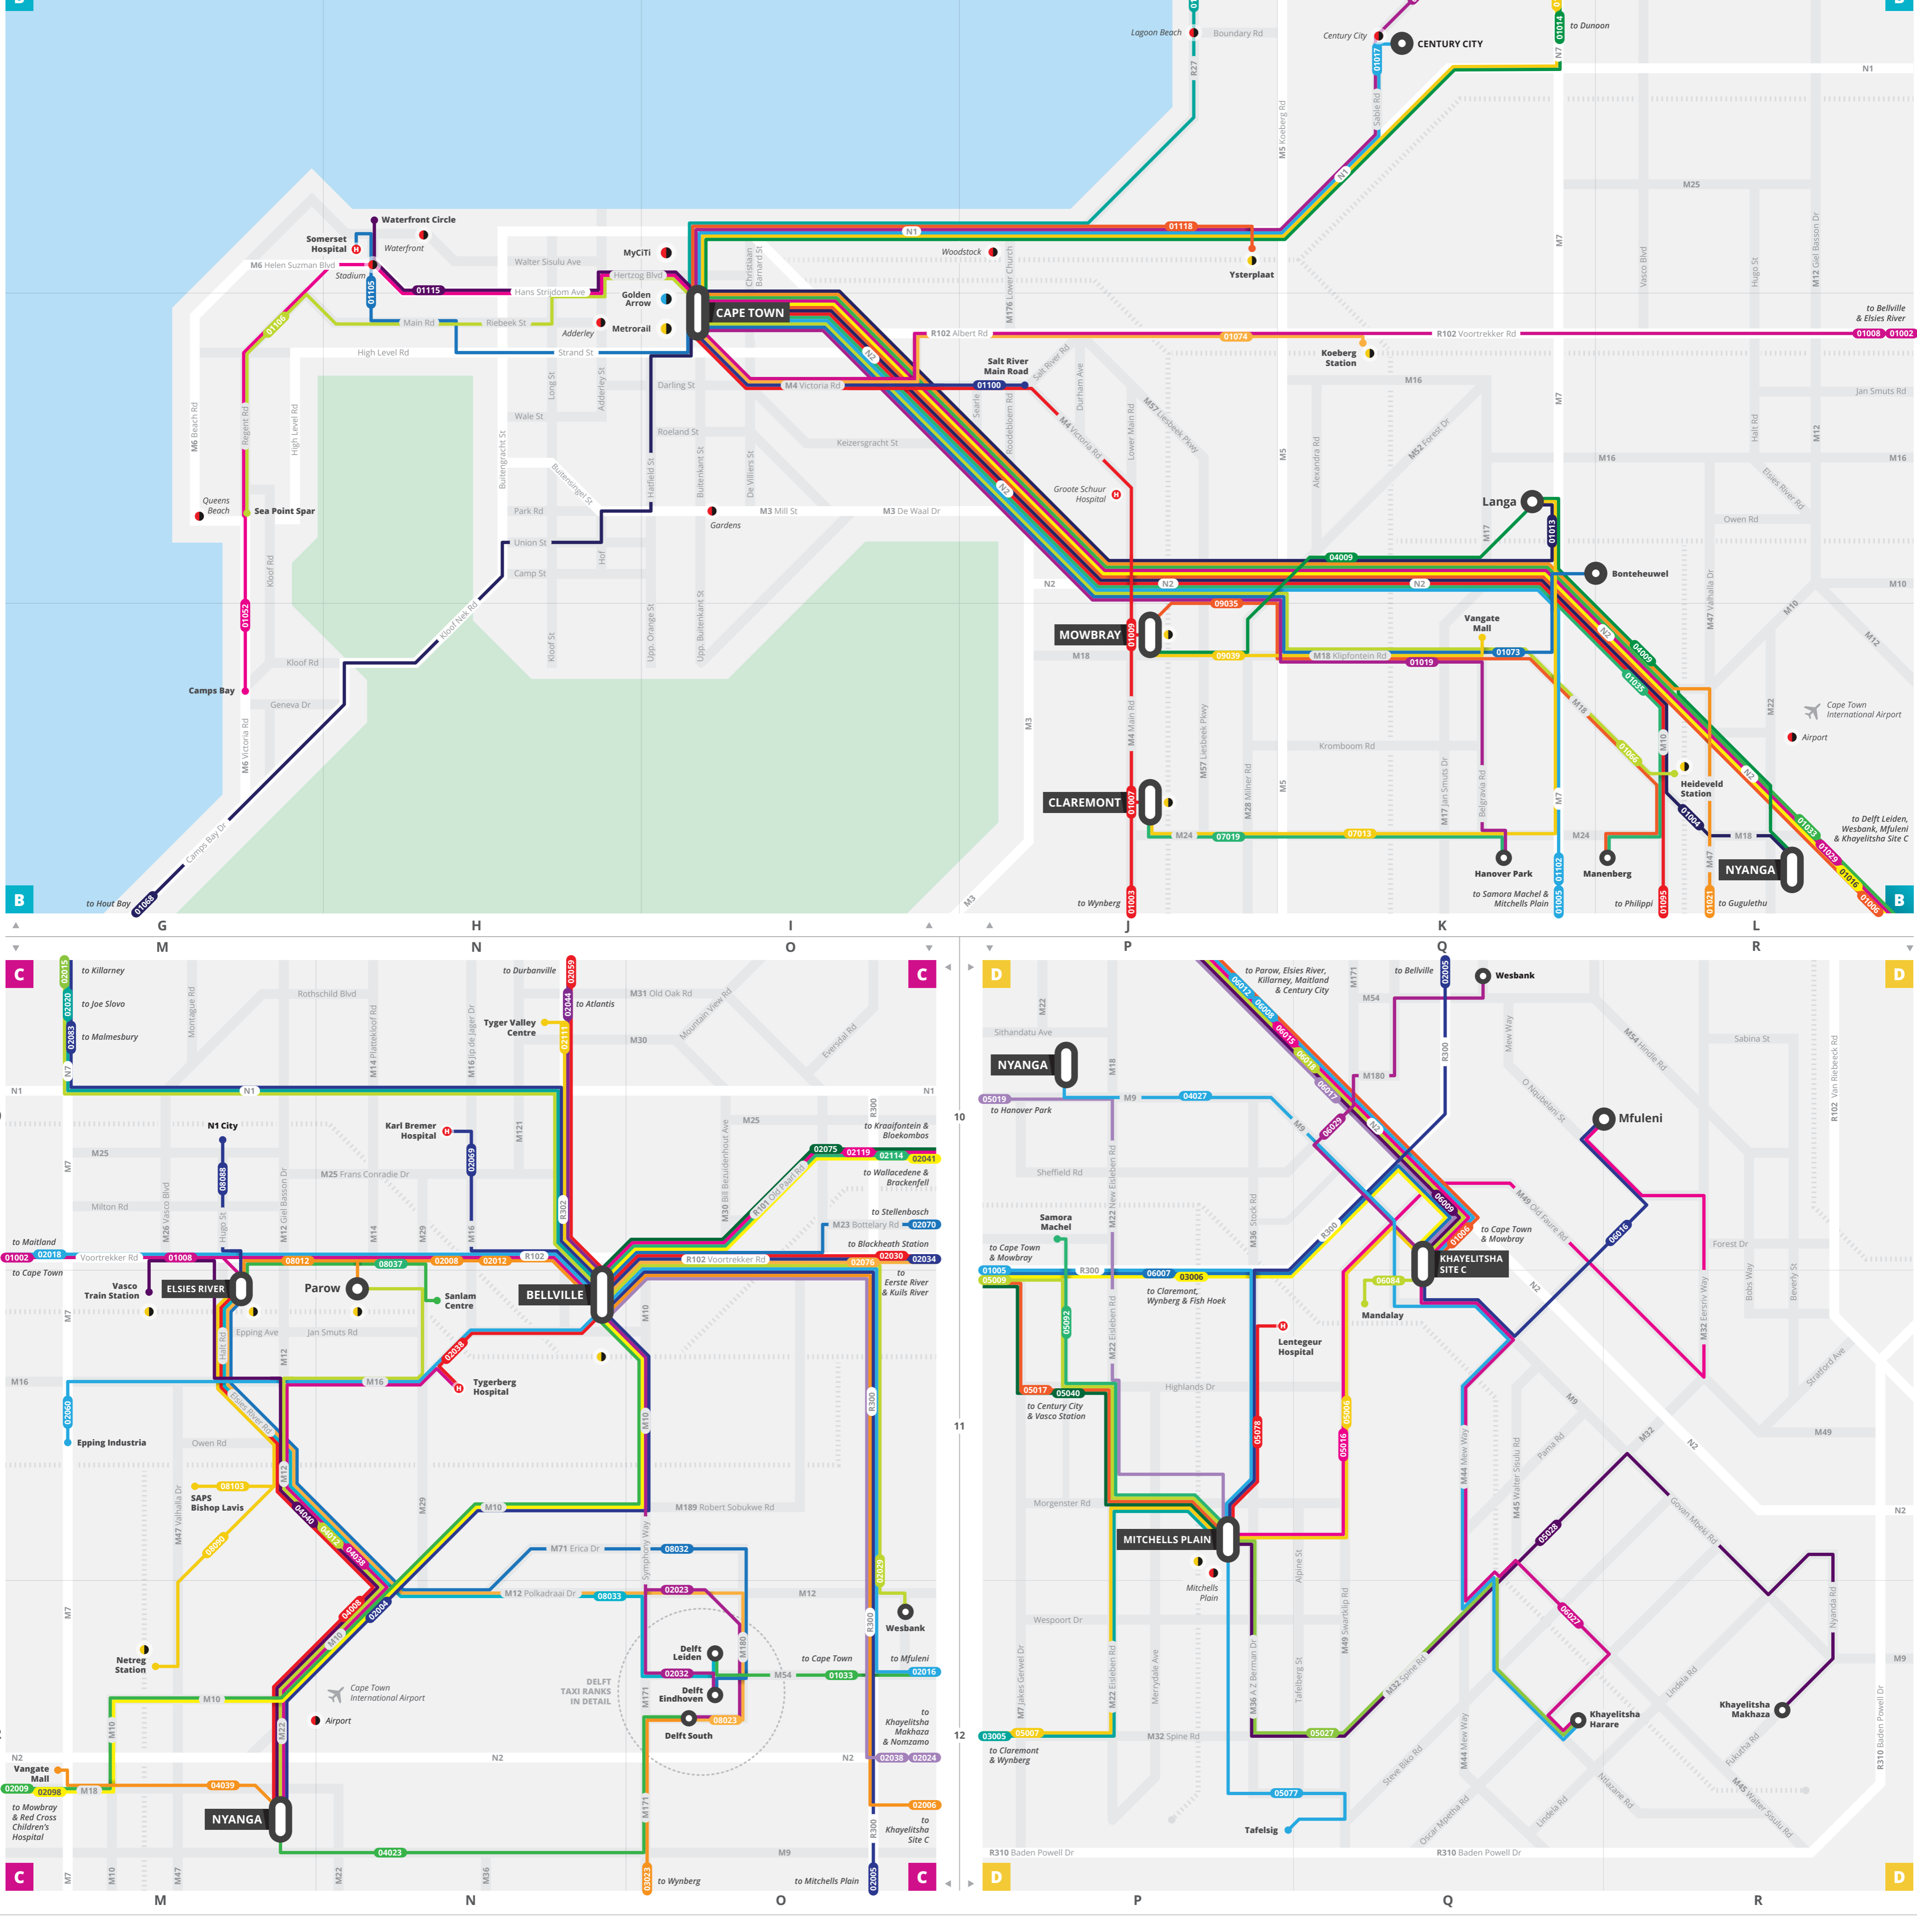

CAPE TOWN PUBLIC TRANSPORT MAP MINIBUS TAXI ROUTES 2017

Data and map by
WhereIsMyTransport

Informally-run minibus taxis form a complex network in Cape Town, with 657 routes covering 8,870 kilometres.

At WhereIsMyTransport, we collected data from the city's entire minibus taxi network using our unique technologies and techniques.

To create this simplified map, we used our full data set to establish which taxi ranks are most active - defined by the most inward and outward routes. From there, we included return routes starting or ending at these ranks. The result is this map of 137 routes, offering an insight into how minibus taxis serve the city, and the potential for better integration between transport modes.

Cape Town is the world's first city to have its entire formal and informally-run public transport networks mapped, integrated and made openly available - on the WhereIsMyTransport platform.

Main taxi rank	Route end taxi rank	Route end location	Route marker
Route line	Primary road	Secondary road	Rail
MyCITI bus stop	Metrorail train station	Golden Arrow bus stop	Hospital

IMPORTANT

Numbered route markers will help you use this map. Due to the informally-run nature of minibus taxis, these numbers aren't used in the network itself.

A Cape Town's most active minibus taxi routes. **B** Routes from Cape Town Taxi Rank in detail. Includes all routes marked **B**. **C** Routes from Bellville Taxi Rank in detail. Includes all routes marked **C**. **D** Routes from Mitchells Plain & Khayelitsha Site C Taxi Ranks in detail. Includes all routes marked **D**.