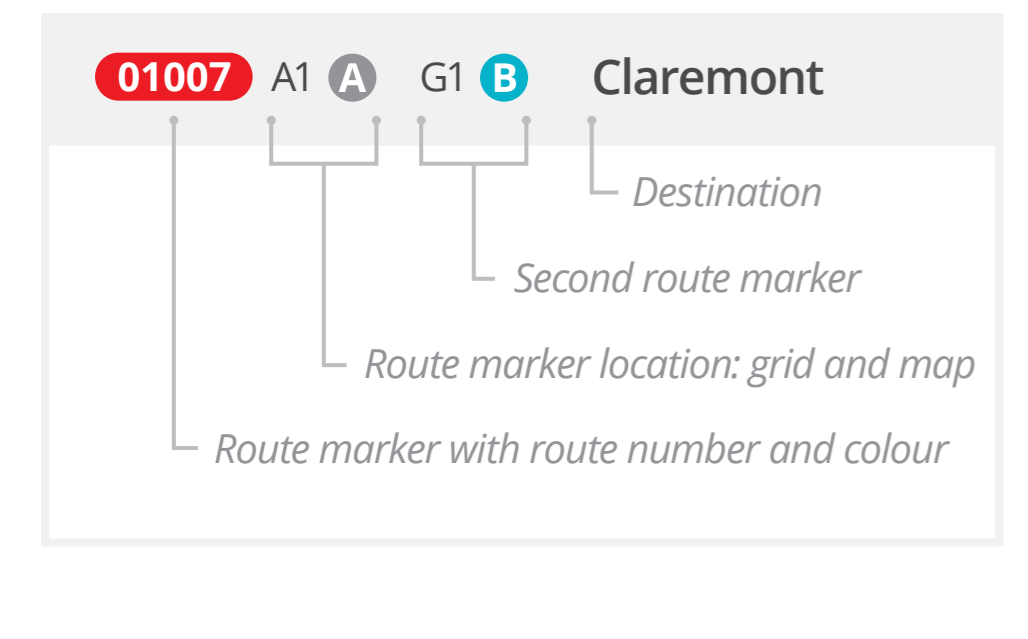

Cape Town 01044 B3 A J7 B Atlantis 01002 D3 A L8 B Bellville 01073 K9 B Bonteheuwel 01052 A3 A G9 B Camps Bay 01017 B3 A K7 B Century City 01007 B4 A J9 B Claremont 01033 D4 A O12 C Delft Leiden 01014 C2 A K7 B Dunoon 01008 C3 A M10 C Elsie's River 01021 C4 A L9 B Gugulethu 01019 K9 B Hanover Park 01066 L9 B Heideveld Station 01068 A4 A G9 B Hout Bay 01020 B3 A K7 B Joe Slovo 01006 E5 A L9 B Khayelitsha Site C 01074 J8 B Koeberg Station 01013 C4 A K8 B Langa 01035 L9 B Manenberg 01016 E5 A L9 B Mfuleni 01086 B3 A K7 B Milnerton 01005 C5 A P10 D Mitchells Plain 01009 B4 A J9 B Mowbray 01004 C4 A L9 B Nyanga 01095 C4 A L9 B Philippi 01100 J8 B Salt River Main Rd 01102 C5 A K9 B Samora Machel 01105 A3 A H8 B Somerset Hospital 01106 A3 A G8 B Sea Point Spar 01115 H7 B Waterfront Circle 01029 E4 A L9 B Wesbank 01003 B5 A J9 B Wynberg 01118 J7 B Ysterplaat	Bellville 02044 D2 A N10 C Atlantis 02030 F4 A O10 C Blackheath Station 02019 E2 A O10 C Bloekombos 02041 E2 A O10 C Brackenfell 01002 C3 A M10 C Cape Town 02032 O12 C Delft Eindhoven 02023 O12 C Delft South 02059 D2 A N10 C Durbanville 02034 F4 A O10 C Eerste River 02008 C3 A N10 C Elsie's River 02060 M11 C Epping Industria 02020 C3 A M10 C Joe Slovo 02069 N10 C Karl Bremer Hospital 02024 E5 A O12 C Khayelitsha Makhaza 02006 E5 A O12 C Khayelitsha Site C 02015 C3 A M10 C Killarney 02075 E2 A O10 C Kraaifontein 02076 E3 A O10 C Kuils River 02018 C3 A M10 C Maitland 02083 C1 A M10 C Malmesbury 02016 E3 A O12 C Mfuleni 02005 D5 A O12 C Mitchells Plain 02009 B4 A M12 C Mowbray 02038 F5 A O12 C Nomzamo 02004 D4 A N12 C Nyanga 02012 D3 A N10 C Parow 02098 B4 A M12 C Red Cross Children's Hospital 02070 E3 A O10 C Stellenbosch 02038 N11 C Tygerberg Hospital 02111 N10 C Tyger Valley Centre 02019 F3 A O10 C Wallacedene 02024 O11 C Wallacedene	Wynberg 03043 B5 A Bergvliet 01003 B5 A J9 B Cape Town 01003 B5 A J9 B Claremont 03023 D4 A O12 C Kommetjie (via Fish Hoek) 03026 B5 A Grassy Park 03021 C5 A Gugulethu 03019 B5 A Hanover Park 03068 C4 A Hout Bay 03006 C5 A P11 D Khayelitsha Site C 03079 A5 A Kommetjie (via Fish Hoek) 03016 D5 A Mfuleni 03005 C5 A P12 D Mitchells Plain 01009 B4 A J9 B Mowbray 03004 D5 A Nyanga 03094 D5 A Philippi 03010 B5 A Retreat 03085 B6 A Simons Town (via Fish Hoek)	Mitchells Plain 02005 D5 A O12 C Bellville 01005 C5 A P10 D Cape Town 05017 C3 A P12 D Century City 05007 C5 A P11 D Claremont 05019 D5 A P10 D Hanover Park 05027 E6 A Q12 D Khayelitsha Harare 05028 Q11 D Khayelitsha Makhaza 05077 P11 D Tafelsig 05078 P11 D Lentegur Hospital 05016 Q11 D Mfuleni 05009 C5 A P11 D Mowbray 04005 D5 A Nyanga 05092 P11 D Samora Machel 05040 D5 A P11 D Vasco Station 03005 C5 A Wynberg
Retreat 10045 B5 A Blue Route Mall 10053 B5 A Capricorn Square 10029 B5 A Grassy Park 10019 C5 A Hanover Park 03010 B5 A Wynberg	Elsie's River 02008 C3 A N10 C Bellville 01008 C3 A M10 C Cape Town 08032 O11 C Delft Eindhoven 08033 N12 C Delft Leiden 08023 O12 C Delft South 08088 M10 C N1 City 08090 M11 C Netreg Station 04008 C3 A N12 C Nyanga 08012 C3 A M10 C Parow 08037 N10 C Sanlam Centre 08103 M11 C SAPS Bishop Lavis	Nyanga 04022 C4 A Athlone 02004 D4 A N12 C Bellville 01004 C4 A L9 B Cape Town 04017 C4 A Century City 04007 C5 A Claremont 04023 N12 C Delft South 04008 C3 A N12 C Elsie's River 04021 D5 A Gugulethu 04027 P10 D Khayelitsha Harare 04013 C4 A Langa 04005 D5 A Mitchells Plain 04009 K8 B L9 B Mowbray (via Langa) 04012 N11 C Parow 04038 N11 C Tygerberg Hospital 04039 M11 C Vangate Mall 04040 M12 C Vasco Station 03004 D5 A Wynberg	Khayelitsha Site C 02006 E5 A Bellville 01006 E5 A Q10 D Cape Town 06017 B3 A Q10 D Century City 06007 D5 A P11 D Claremont 06008 C3 A P10 D Elsie's River 06061 B5 A Fish Hoek Station 06027 E5 A Q12 D Khayelitsha Harare 06015 C2 A P10 D Killarney 06013 C4 A Langa 06018 C3 A Q10 D Maitland 06084 Q11 D Mandalay 06016 R10 D Mfuleni 05006 Q11 D Mitchells Plain 06009 C4 A Q10 D Mowbray 06012 C3 A P10 D Parow 06029 Q10 D Wesbank 03006 C5 A P11 D Wynberg